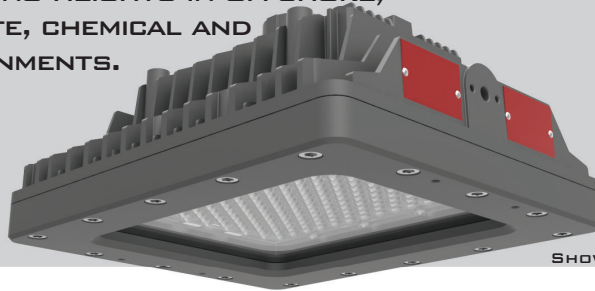

SIP-SOHM SERIES

THIS CLASS I DIVISION 1, SUPERIOR DESIGNED, LIGHTWEIGHT, COMPACT, LED, AREA LIGHT IS MADE FOR THE MOST DEMANDING ENVIRONMENTS AND PROVIDES UNMATCHED LIGHTING PERFORMANCE WITH UP TO 200 LUMENS PER WATT. IT IS IDEALLY SUITED FOR LOW MOUNTING HEIGHTS IN OFFSHORE, GAS, MINING, PARTICULATE, CHEMICAL AND OTHER VOLATILE ENVIRONMENTS.

SHOWN WITH PENDANT MOUNT

CERTIFICATIONS AND RATINGS

CLASS I DIVISION 1, GROUPS B,C,D
 CLASS I DIVISION 2, GROUPS A,B,C,D
 CLASS II DIVISION 1, GROUPS E,F,G
 CLASS III
 CSA C22.2 No. 137-M1981; 25-1966
 CSA C22.2 No. 250.0-08; 250.13
 UL 844 HAZARDOUS LOCATION
 UL 1598A MARINE VESSELS
 UL 1598 WET LOCATIONS
 UL 8750 LED SAFETY
 IP66
 DLC (CONTACT US)
 ABS (CONTACT US)

DIMENSIONS

WEIGHT

6.3 KG

SPECIFICATIONS

VOLTAGE/FREQUENCY	AC 120-277V 50/60HZ AC 347-480V 50/60HZ*
SURGE PROTECTION	4KVA (STANDARD) 10 KVA (OPTION)
POWER FACTOR	≥95% @120V
THD	<20%
POWER	40W 60W 80W
LUMEN OUTPUT ⁺⁺	6,000LM 9,000LM 12,000 LM
CCT	2700K 4000K 5000K
BEAM ANGLES	TYPE II, III, V
COLOR RENDERING INDEX	RA>70
OPERATING TEMPERATURE	-40°F TO 149°F (-40°C TO 65°C) ^
T-CODE RATINGS	T6 (C1D1) T4A (C1D2) T6 (C2D1)
CONSTRUCTION	MARINE GRADE CAST ALUMINUM
LENS MATERIAL	TEMPERED GLASS
HARDWARE	316 STAINLESS STEEL
FINISH	THERMOSET POWDERCOAT
CONNECTION	3/4" NPT W/ 3' 18/3 CORD OR LEADS
IP / IK RATING	IP66 / IK08
L70	>50,000 HOURS
WARRANTY	LEDs: 10 YEARS DRIVER:5 YEARS