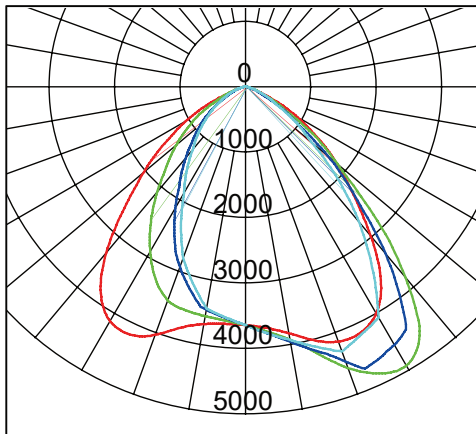

CEILING

PENDANT MOUNT

SHOWN WITH YOKE MOUNT AND DIFFUSED GLASS LENS

SHOWN WITH WIRE GUARD OPTION

PHOTOMETRICS

TYPE II

- C0/180,102.1
- C30/210,82.2
- C60/240,73.0
- C90/270,70.9

TYPE III