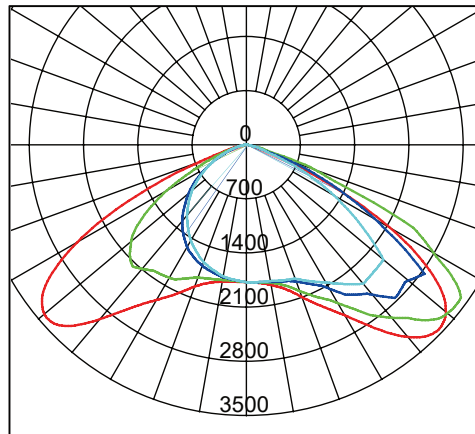

CEILING

PENDANT MOUNT

SHOWN WITH YOKE MOUNT AND DIFFUSED GLASS LENS

SHOWN WITH WIRE GUARD OPTION

PHOTOMETRICS

TYPE II

- C0/180,102.1
- C30/210,82.2
- C60/240,73.0
- C90/270,70.9

TYPE III