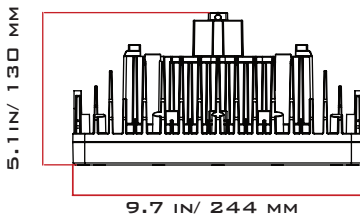

SIP-SOHM SERIES

THIS CLASS I DIVISION 1, SUPERIOR DESIGNED, LIGHTWEIGHT, COMPACT, LED, AREA LIGHT IS MADE FOR THE MOST DEMANDING ENVIRONMENTS AND PROVIDES UNMATCHED LIGHTING PERFORMANCE WITH UP TO 200 LUMENS PER WATT. IT IS IDEALLY SUITED FOR LOW MOUNTING HEIGHTS IN OFFSHORE, GAS, MINING, PARTICULATE, CHEMICAL AND OTHER VOLATILE ENVIRONMENTS.

DIMENSIONS

WEIGHT

6.3 KG

SPECIFICATIONS

VOLTAGE/FREQUENCY	AC 120-277V 50/60HZ AC 347-480V 50/60HZ*
SURGE PROTECTION	4KVA (STANDARD) 10 KVA (OPTION)
POWER FACTOR	≥95% @120V
THD	<20%
POWER	40W 60W 80W
LUMEN OUTPUT ⁺⁺	6,000LM 9,000LM 12,000 LM
CCT	2700K 4000K 5000K
BEAM ANGLES	TYPE II, III, V
COLOR RENDERING INDEX	RA>70
OPERATING TEMPERATURE	-40°F TO 149°F (-40°C TO 65°C) ^
T-CODE RATINGS	T6 (C1D1) T4A (C1D2) T6 (C2D1)
CONSTRUCTION	MARINE GRADE CAST ALUMINUM
LENS MATERIAL	TEMPERED GLASS
HARDWARE	316 STAINLESS STEEL
FINISH	THERMOSET POWDERCOAT
CONNECTION	3/4" NPT W/ 3' 18/3 CORD OR LEADS
IP / IK RATING	IP66 / IK08
L70	>50,000 HOURS
WARRANTY	LEDs: 10 YEARS DRIVER:5 YEARS