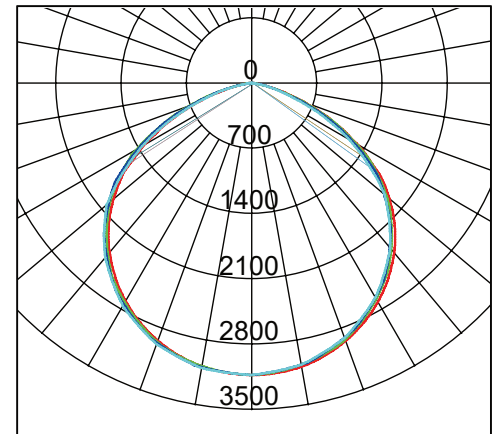

TYPE V

- C0/180,112.5
- C30/210,113.7
- C60/240,112.9
- C90/270,111.4

SALES@SIINPROLIGHTING.COM

5756 GRACEPI, LOSANGELES CA 90022, USA

WWW.SIINPROLIGHTING.COM