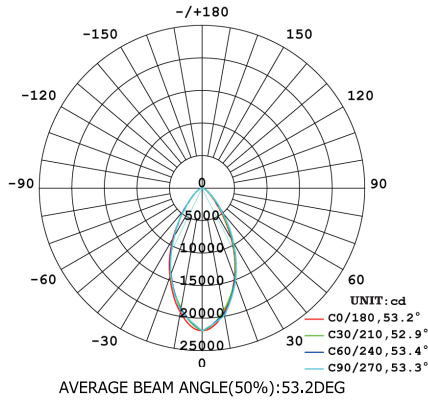

PHOTOMETRICS

SALES@SIINPROLIGHTING.COM

5756 GRACEPI, LOSANGELES CA 90022, USA

WWW.SIINPROLIGHTING.COM