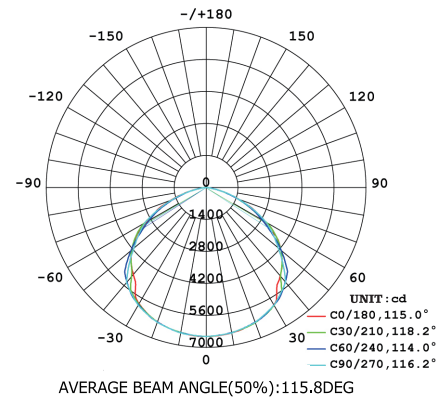

PHOTOMETRICS

SALES@SIINPROLIGHTING.COM

5756 GRACEPI, LOSANGELES CA 90022, USA

WWW.SIINPROLIGHTING.COM