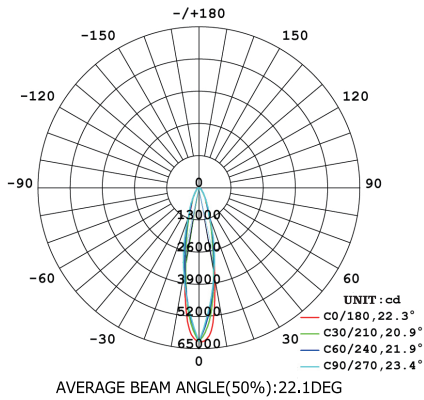

PHOTOMETRICS

SALES@SIINPROLIGHTING.COM

5756 GRACEPI, LOSANGELES CA 90022, USA

WWW.SIINPROLIGHTING.COM