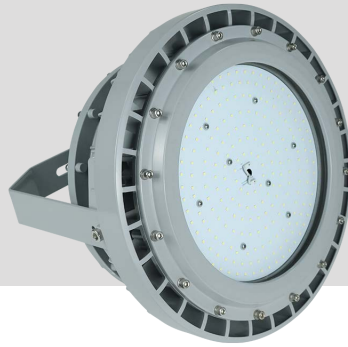

## SIP-WC1D1 Series

Rated up to CID1, featuring 140 lumens per watt, three power options, and three available beam angles; the SIP-WC1D1 series brings versatility, design excellence, and durability to hazardous location lighting. The WC1D1 Series is suitable when flammable gases, corrosive vapors, combustible dusts, and other hazards are present.

PICTURED WITH YOKE MOUNTING OPTION

# Order Information

Example: SIP-WC1D1-80-120-277-5000K-120-H2-CLR-GREY-PEND

SIP-WC1D1	100	120-277	5000K	120	H2	CLR	GREY	PEND
-----------	-----	---------	-------	-----	----	-----	------	------

Fixture	Wattage	Voltage	CCT	BEAM	Rating	Lens	Color	Mounting
	100 W	120 - 277	5000 K	120 °				
	150 W	347-480	4000 K	60°	H2-CID2	Clear	Grey	Pendant
	200 W		3000 K					
	300 W							