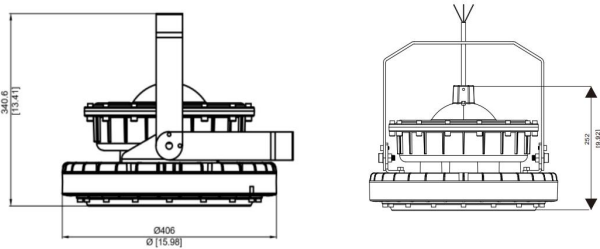

## SIP-WC1D1 Series

Rated up to CID1, featuring 140 lumens per watt, three power options, and three available beam angles; the SIP-WC1D1 series brings versatility, design excellence, and durability to hazardous location lighting. The WC1D1 Series is suitable when flammable gases, corrosive vapors, combustible dusts, and other hazards are present.

## Dimensions