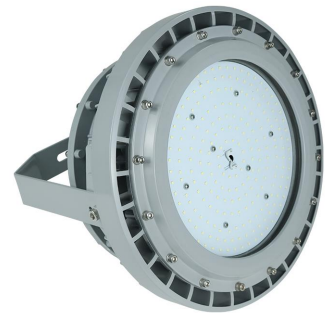

SALES@SIINPROLIGHTING.COM

5756 GRACEPI, LOSANGELES CA 90022, USA

WWW.SIINPROLIGHTING.COM