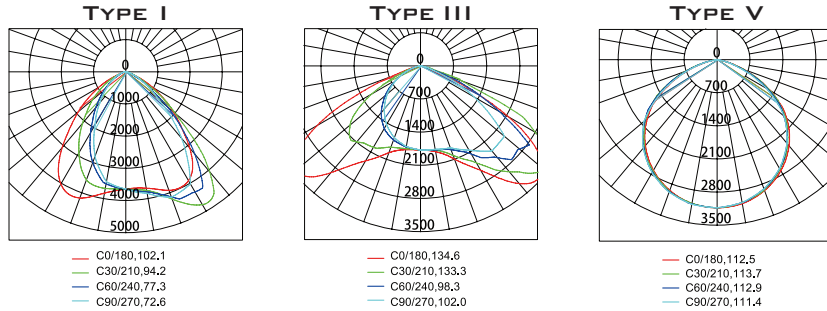

ORDER INFORMATION

SIP-TH SERIES

EXAMPLE: SIP-TH-80-100-277-5K-H2-CG-GREY-PDCG

SIP-TH	80	100-277	5K	T5	H2	CG	GREY	PDCG
FIXTURE	WATTAGE	VOLTAGE	CCT	OPTICS	RATING	LENS	COLOR	MOUNTING
	80W 120W 150W 200W	100-277 347-480**	5K 4K 3K**	T1++ T5	H2	CG - CLEAR GLASS DG - DIFFUSE GLASS DLG - DROP LENS GL CP - CLEAR PC DP DIFFUSE PC	GREY	PDCG* YOKE RXS25 RXS90 RXW90

ACCESSORIES

- SP1: 10KV SURGE PROTECTOR - 120-277V
- SP2: 10KV SURGE PROTECTOR - 347-480V**
- SFCB: SAFETY CABLE KIT
- WG: FLAT LENS WIRE GUARD
- WGD: DROP LENS WIRE GUARD

DLP - DROP LENS PC

PHOTOMETRICS

SALES@SIINPROLIGHTING.COM

5756 GRACEPI, LOS ANGELES CA 90022, USA

WWW.SIINPROLIGHTING.COM