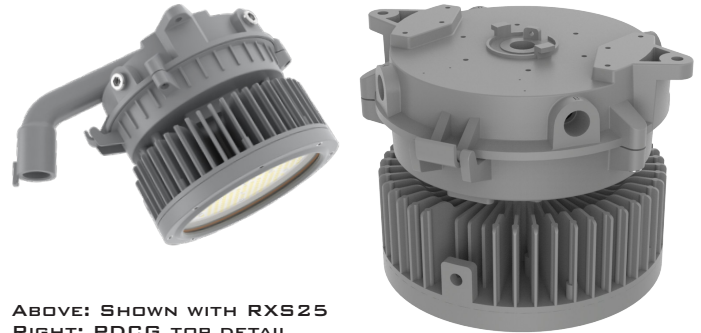

SIP-TH SERIES

THE SIP-TH IS DESIGNED FOR INDOOR MID TO HIGH BAY AND OUTDOOR GENERAL AREA APPLICATIONS. AVAILABLE UP TO 30,000 LUMENS WITH TYPE I, III AND V OPTICS, IT IS DESIGNED TO DISTRIBUTE THE LIGHT WHERE NEEDED MOST, REDUCING THE NUMBER OF FIXTURES NEEDED. IDEAL FOR LIGHTING OIL & GAS REFINERIES, SHIPYARDS, POWER PLANTS, AND OTHER INDUSTRIAL APPLICATIONS

DIMENSIONS

WEIGHT (KG/LB)

80W: 19.6/8.9
 120/150W: 20.3/9.2
 200W: 21.6/9.8

LUMEN OUTPUT

80W: 12,000LM
 120W: 18,000LM
 150W: 22,500LM
 200W: 30,000LM

SPECIFICATIONS

VOLTAGE/FREQUENCY	AC 100-277V 50/60HZ AC 347-480V 50/60HZ
POWER FACTOR	≥95% @120V
THD	<20%
SURGE PROTECTION	4KVA
AMBIENT TEMPERATURE	-40°F TO 149°F (-40°C TO 65°C)
T-CODE RATINGS	CLASS I DIVISION 2 - T4A CLASS II DIVISION 1 - T4A CLASS II DIVISION 2 - T4A
CONSTRUCTION	DIE-CAST ALUMINUM
LENS MATERIAL	TEMPERED GLASS OR POLYCARBONATE
HARDWARE	MARINE GRADE STAINLESS STEEL
FINISH	THERMOSET POWDERCOAT
CONNECTION	3/4" NPT
POWER	80W 120W 150W 200W
LUMEN OUTPUT	150LM/W
BEAM ANGLE	TYPE I, TYPE III, TYPE V
COLOR RENDERING INDEX	>80
L70	>50,000 HOURS
WARRANTY	LEDs: 10 YEARS DRIVER: 5 YEARS

ORDER INFORMATION

SIP-TH SERIES

EXAMPLE: SIP-TH-80-100-277-5K-H2-CG-GREY-PDCG

SIP-TH	80	100-277	5K	T5	H2	CG	GREY	PDCG
FIXTURE	WATTAGE	VOLTAGE	CCT	OPTICS	RATING	LENS	COLOR	MOUNTING
	80W 120W 150W 200W	100-277 347-480**	5K 4K 3K**	T1++ T5	H2	CG - CLEAR GLASS DG - DIFFUSE GLASS DLG - DROP LENS GL CP - CLEAR PC DP DIFFUSE PC	GREY	PDCG* YOKE RXS25 RXS90 RXW90

ACCESSORIES

- SP1: 10KV SURGE PROTECTOR - 120-277V
- SP2: 10KV SURGE PROTECTOR - 347-480V**
- SFCB: SAFETY CABLE KIT
- WG: FLAT LENS WIRE GUARD
- WGD: DROP LENS WIRE GUARD

DLP - DROP LENS PC

PHOTOMETRICS