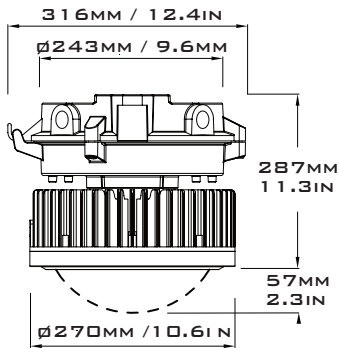

DIMENSIONS

WEIGHT (KG/LB)

80W: 19.6/8.9
 120/150W: 20.3/9.2
 200W: 21.6/9.8

LUMEN OUTPUT

80W: 12,000LM
 120W: 18,000LM
 150W: 22,500LM
 200W: 30,000LM

SPECIFICATIONS

VOLTAGE/FREQUENCY	AC 100-277V 50/60HZ AC 347-480V 50/60HZ
POWER FACTOR	≥95% @120V
THD	<20%
SURGE PROTECTION	4KVA
AMBIENT TEMPERATURE	-40°F TO 149°F (-40°C TO 65°C)
T-CODE RATINGS	CLASS I DIVISION 2 - T4A CLASS II DIVISION 1 - T4A CLASS II DIVISION 2 - T4A
CONSTRUCTION	DIE-CAST ALUMINUM
LENS MATERIAL	TEMPERED GLASS OR POLYCARBONATE
HARDWARE	MARINE GRADE STAINLESS STEEL
FINISH	THERMOSET POWDERCOAT
CONNECTION	3/4" NPT
POWER	80W 120W 150W 200W
LUMEN OUTPUT	150LM/W
BEAM ANGLE	TYPE I, TYPE III, TYPE V
COLOR RENDERING INDEX	>80
L70	>50,000 HOURS
WARRANTY	LEDs: 10 YEARS DRIVER: 5 YEARS