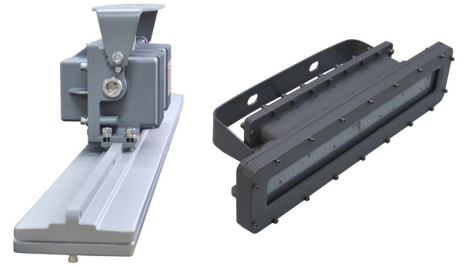

ACCESSORIES

- YOKE: YOKE MOUNT KIT
- CHAIN: STAINLESS STEEL CABLE HANG KIT
- CLAMP: PIPE CLAMP KIT**
- SFCB: SAFETY CABLE KIT
- SP1: 10KV SURGE PROTECTOR

*SPECIAL ORDER: CONTACT US FOR AVAILABILITY
**MUST BE ORDERED WITH YOKE MOUNT

PHOTOMETRICS

110°

- C0/180,115.0
- C30/210,115.0
- C60/240,114.0
- C90/270,107.0

60°

- C0/180,60.8
- C30/210,60.8
- C60/240,61.3
- C90/270,61.0

TYPE II

- C0/180,80.5
- C30/210,93.6
- C60/240,129.1
- C90/270,129.0