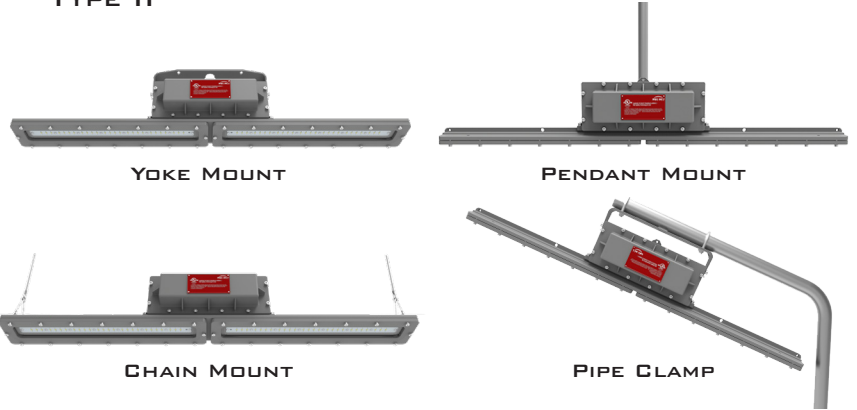

ORDER INFORMATION

LINEAL SIP-LC1D1

EXAMPLE: SIP-LC1D1-80-100/277-5000K-110-CLR-GREY-PEND-EM

SIP-LC1D1	80	100/277	5K	120	CLR	GREY	PEND	EM
-----------	----	---------	----	-----	-----	------	------	----

FIXTURE	WATTAGE	VOLTAGE	CCT	OPTICS	LENS	COLOR	MOUNTING	EM BATTERY
	80W	100/277	5K 4K 3K*	120° 60° TYPE II	CLEAR DIFFUSE	GREY	PENDANT YOKE	EM

ACCESSORIES

- YOKE: YOKE MOUNT KIT
- CHAIN: STAINLESS STEEL CABLE HANG KIT
- CLAMP: PIPE CLAMP KIT**
- SFCB: SAFETY CABLE KIT
- SP1: 10KV SURGE PROTECTOR

*SPECIAL ORDER: CONTACT US FOR AVAILABILITY
**MUST BE ORDERED WITH YOKE MOUNT