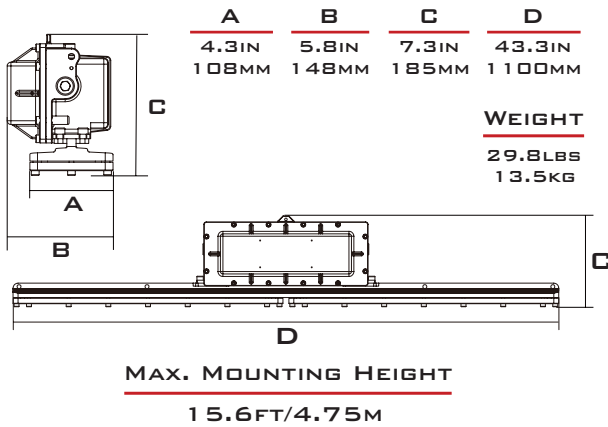

DIMENSIONS

SPECIFICATIONS

VOLTAGE/FREQUENCY	AC 100V/277V 50/60HZ
POWER FACTOR	≥95% @ 120V
THD	≤20%; ≤10%
SURGE PROTECTION	4KVA
AMBIENT TEMPERATURE	-4°F TO 113°F (-20°C TO 45°C)
T-CODE RATINGS	CLASS I DIVISION 1 - T6 CLASS I DIVISION 2 - T3C
CONSTRUCTION	MARINE GRADE EXTRUDED ALUMINUM HOUSING AND DIE-CAST DRIVER BOX
LENS MATERIAL	TEMPERED GLASS
HARDWARE	MARINE GRADE 316 STAINLESS STEEL
FINISH	THERMOSET POWDERCOAT
CONNECTION	3/4" NPT
POWER	80W, EM: 6W
LUMEN OUTPUT	10,800LM, EM: 812LM
BEAM ANGLE	60°, TYPE II, 110°
COLOR RENDERING INDEX	RA>70
L70	>50,000 HOURS
WARRANTY	5 YEARS

PHOTOMETRICS

110°

- C0/180,115.0
- C30/210,115.0
- C60/240,114.0
- C90/270,107.0

60°

- C0/180,60.8
- C30/210,60.8
- C60/240,61.3
- C90/270,61.0

TYPE II

- C0/180,80.5
- C30/210,93.6
- C60/240,129.1
- C90/270,129.0