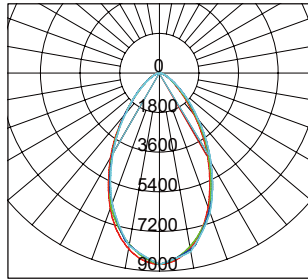

PHOTOMETRICS

110°

- C0/180,115.0
- C30/210,115.0
- C60/240,114.0
- C90/270,107.0

60°

- C0/180,60.8
- C30/210,60.8
- C60/240,61.3
- C90/270,61.0

TYPE II

- C0/180,80.5
- C30/210,93.6
- C60/240,129.1
- C90/270,129.0