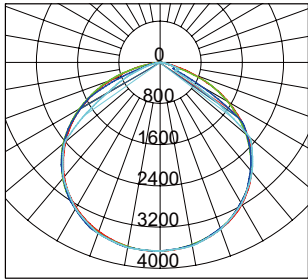

PHOTOMETRICS

110°

- C0/180,115.0
- C30/210,115.0
- C60/240,114.0
- C90/270,107.0

60°

- C0/180,60.8
- C30/210,60.8
- C60/240,61.3
- C90/270,61.0

TYPE II

- C0/180,80.5
- C30/210,93.6
- C60/240,129.1
- C90/270,129.0