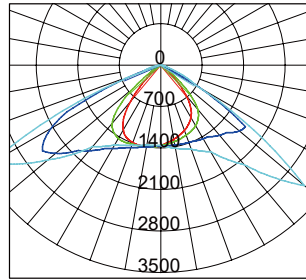

PHOTOMETRICS

110°

- C0/180,115.0
- C30/210,115.0
- C60/240,114.0
- C90/270,107.0

60°

- C0/180,60.8
- C30/210,60.8
- C60/240,61.3
- C90/270,61.0

TYPE II

- C0/180,80.5
- C30/210,93.6
- C60/240,129.1
- C90/270,129.0