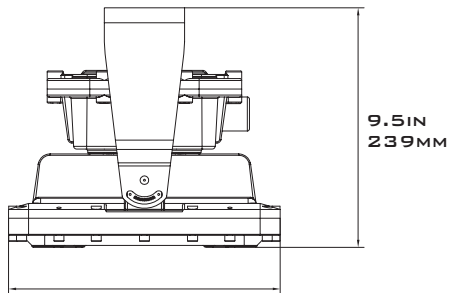

DIMENSIONS

13.5IN
342MM

10.7IN
271MM

WEIGHT

17.3KG / 38LBS

SPECIFICATIONS

VOLTAGE/FREQUENCY	AC120-277V 50/60HZ AC200-480V 50/60HZ
POWER FACTOR	≥99%
THD	<10%
SURGE PROTECTION	4KVA
AMBIENT TEMPERATURE	-40°F TO 140°F (-40°C TO 65°C)
T-CODE RATING	CLASS I DIVISION 1 - T6A CLASS II DIVISION 2 - T4A
CONSTRUCTION	DIE-CAST ALUMINUM
LENS MATERIAL	TEMPERED GLASS
HARDWARE	MARINE GRADE STAINLESS STEEL
FINISH	THERMOSET POWDERCOAT
CONNECTION	3/4" NPT
POWER	80W 100W 150W
LUMEN OUTPUT	9,855LM 12,170LM 18,715LM
AVAILABLE OPTICS	25° 60° 120°
COLOR RENDERING INDEX	RA>70
L70	>50,000 HOURS
WARRANTY	LEDs: 10 YEARS DRIVER: 7 YEARS