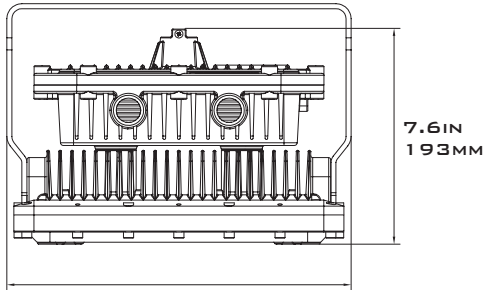

SIP-C1D1 SERIES

RATED UP TO CID1, FEATURING 130 LUMENS PER WATT, THREE POWER OPTIONS, AND THREE AVAILABLE BEAM ANGLES; THE SIP-C1D1 SERIES BRINGS VERSATILITY, DESIGN EXCELLENCE, AND DURABILITY TO HAZARDOUS LOCATION LIGHTING. THE BLOCK SERIES IS SUITABLE WHEN FLAMMABLE GASES, CORROSIVE VAPORS, COMBUSTIBLE DUSTS, AND OTHER HAZARDS ARE PRESENT.

DIMENSIONS

13.5IN
342MM

10.7IN
271MM

WEIGHT

17.3KG / 38LBS

SPECIFICATIONS

VOLTAGE/FREQUENCY	AC120-277V 50/60HZ AC200-480V 50/60HZ
POWER FACTOR	≥99%
THD	<10%
SURGE PROTECTION	4KVA
AMBIENT TEMPERATURE	-40°F TO 140°F (-40°C TO 65°C)
T-CODE RATING	CLASS I DIVISION 1 - T6A CLASS II DIVISION 2 - T4A
CONSTRUCTION	DIE-CAST ALUMINUM
LENS MATERIAL	TEMPERED GLASS
HARDWARE	MARINE GRADE STAINLESS STEEL
FINISH	THERMOSET POWDERCOAT
CONNECTION	3/4" NPT
POWER	80W 100W 150W
LUMEN OUTPUT	9,855LM 12,170LM 18,715LM
AVAILABLE OPTICS	25° 60° 120°
COLOR RENDERING INDEX	RA>70
L70	>50,000 HOURS
WARRANTY	LEDs: 10 YEARS DRIVER: 7 YEARS