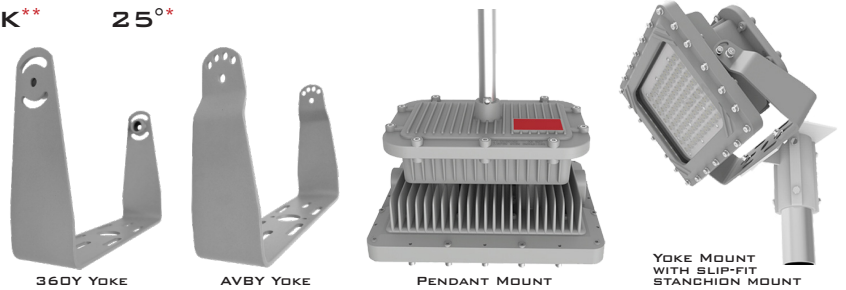

SIP-C1D1 SERIES

RATED UP TO CID1, FEATURING 130 LUMENS PER WATT, THREE POWER OPTIONS, AND THREE AVAILABLE BEAM ANGLES; THE SIP-C1D1 SERIES BRINGS VERSATILITY, DESIGN EXCELLENCE, AND DURABILITY TO HAZARDOUS LOCATION LIGHTING. THE BLOCK SERIES IS SUITABLE WHEN FLAMMABLE GASES, CORROSIVE VAPORS, COMBUSTIBLE DUSTS, AND OTHER HAZARDS ARE PRESENT.

DIMENSIONS

13.5IN
342MM

10.7IN
271MM

WEIGHT

17.3KG / 38LBS

SPECIFICATIONS

VOLTAGE/FREQUENCY	AC120-277V 50/60HZ AC200-480V 50/60HZ
POWER FACTOR	≥99%
THD	<10%
SURGE PROTECTION	4KVA
AMBIENT TEMPERATURE	-40°F TO 140°F (-40°C TO 65°C)
T-CODE RATING	CLASS I DIVISION 1 - T6A CLASS II DIVISION 2 - T4A
CONSTRUCTION	DIE-CAST ALUMINUM
LENS MATERIAL	TEMPERED GLASS
HARDWARE	MARINE GRADE STAINLESS STEEL
FINISH	THERMOSET POWDERCOAT
CONNECTION	3/4" NPT
POWER	80W 100W 150W
LUMEN OUTPUT	9,855LM 12,170LM 18,715LM
AVAILABLE OPTICS	25° 60° 120°
COLOR RENDERING INDEX	RA>70
L70	>50,000 HOURS
WARRANTY	LEDs: 10 YEARS DRIVER: 7 YEARS

ORDER INFORMATION

SIP-C1DS1 SERIES

EXAMPLE: SIP-C1D1-80-120-277-5000K-120-H2-CLR-GREY-PEND

SIP-C1D1	80	120-277	5000K	120	H2	CLR	GREY	PEND
----------	----	---------	-------	-----	----	-----	------	------

FIXTURE	WATTAGE	VOLTAGE	CCT	BEAM	RATING	LENS	COLOR	MOUNTING
	80W	120-277	5000K	120°	H2-CID2	CLEAR	GREY	PENDANT
	100W	200-480*	4000K*	60°*				
	150W		3000K**	25°*				

ACCESSORIES

- YOKE: YOKE MOUNT
- 360Y: 360° ROTATION YOKE MOUNT
- AVBY: ANTI-VIBRATION YOKE MOUNT
- STAN: SLIP-FIT STANCHION MOUNT KIT***
- SFCB: SAFETY CABLE KIT
- WG: LENS WIRE GUARD
- SP1: 10KV SURGE PROTECTOR