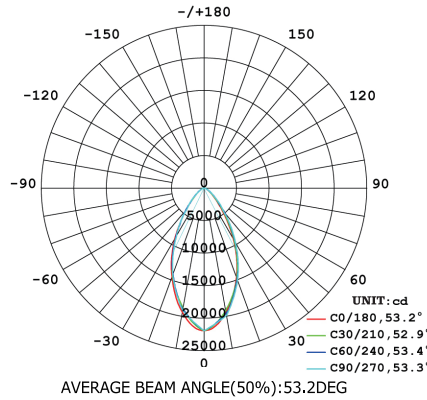

PHOTOMETRICS

SALES@SIINPROLIGHTING.COM

5756 GRACEPI, LOSANGELES CA 90022, USA

WWW.SIINPROLIGHTING.COM